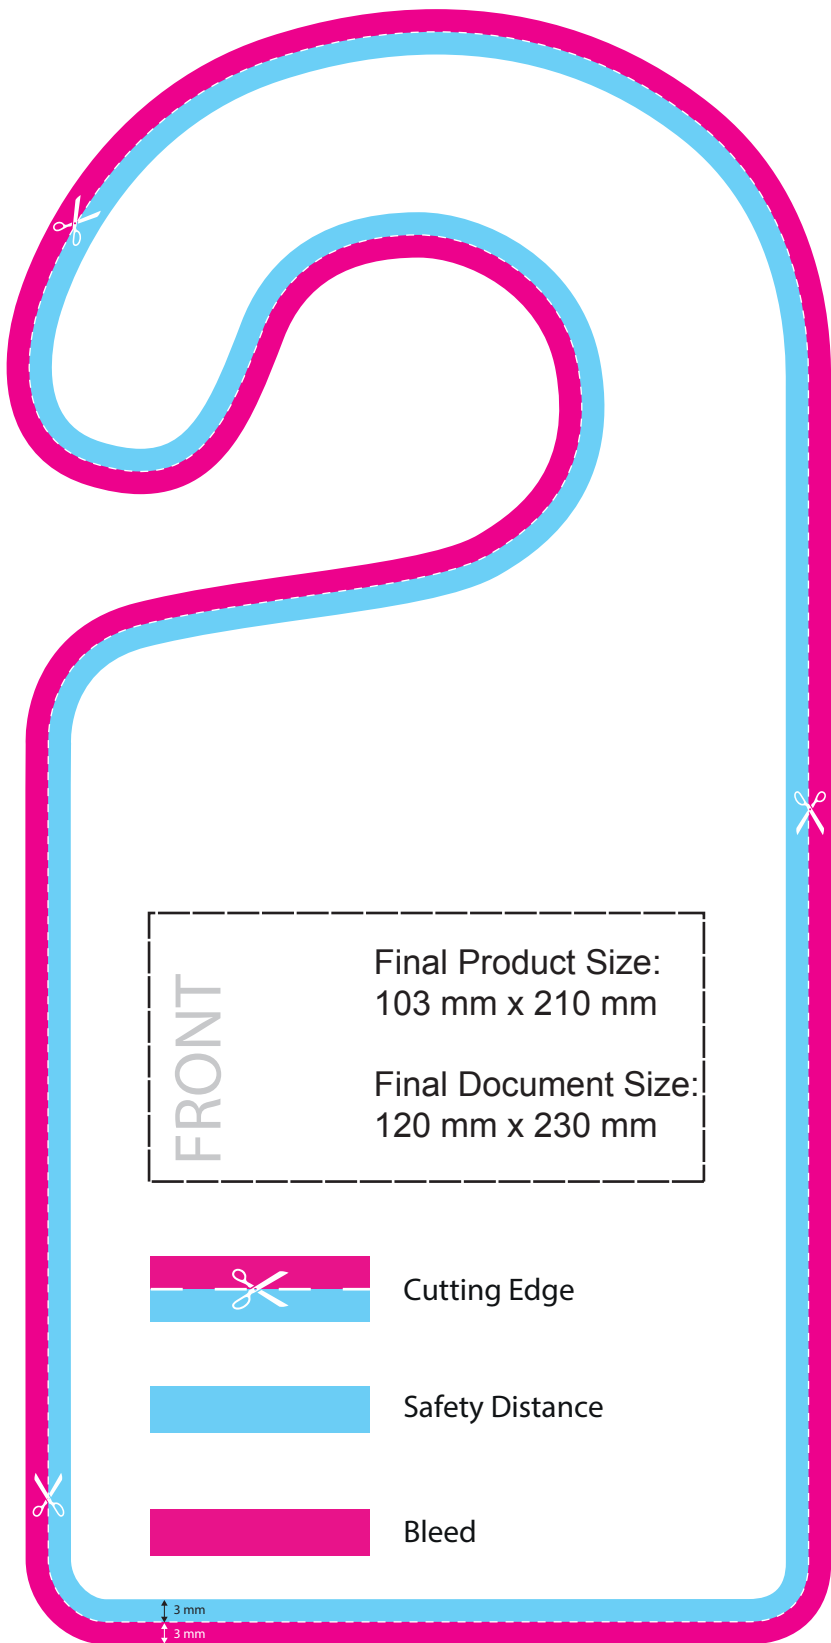

BACK

Final Product Size:
103 mm x 210 mm

Final Document Size:
120 mm x 230 mm

Cutting Edge

Safety Distance

Bleed

↑ 3 mm
↓ 3 mm

FRONT

Final Product Size:
103 mm x 210 mm

Final Document Size:
120 mm x 230 mm

Cutting Edge

Safety Distance

Bleed

↑ 3 mm
↓ 3 mm